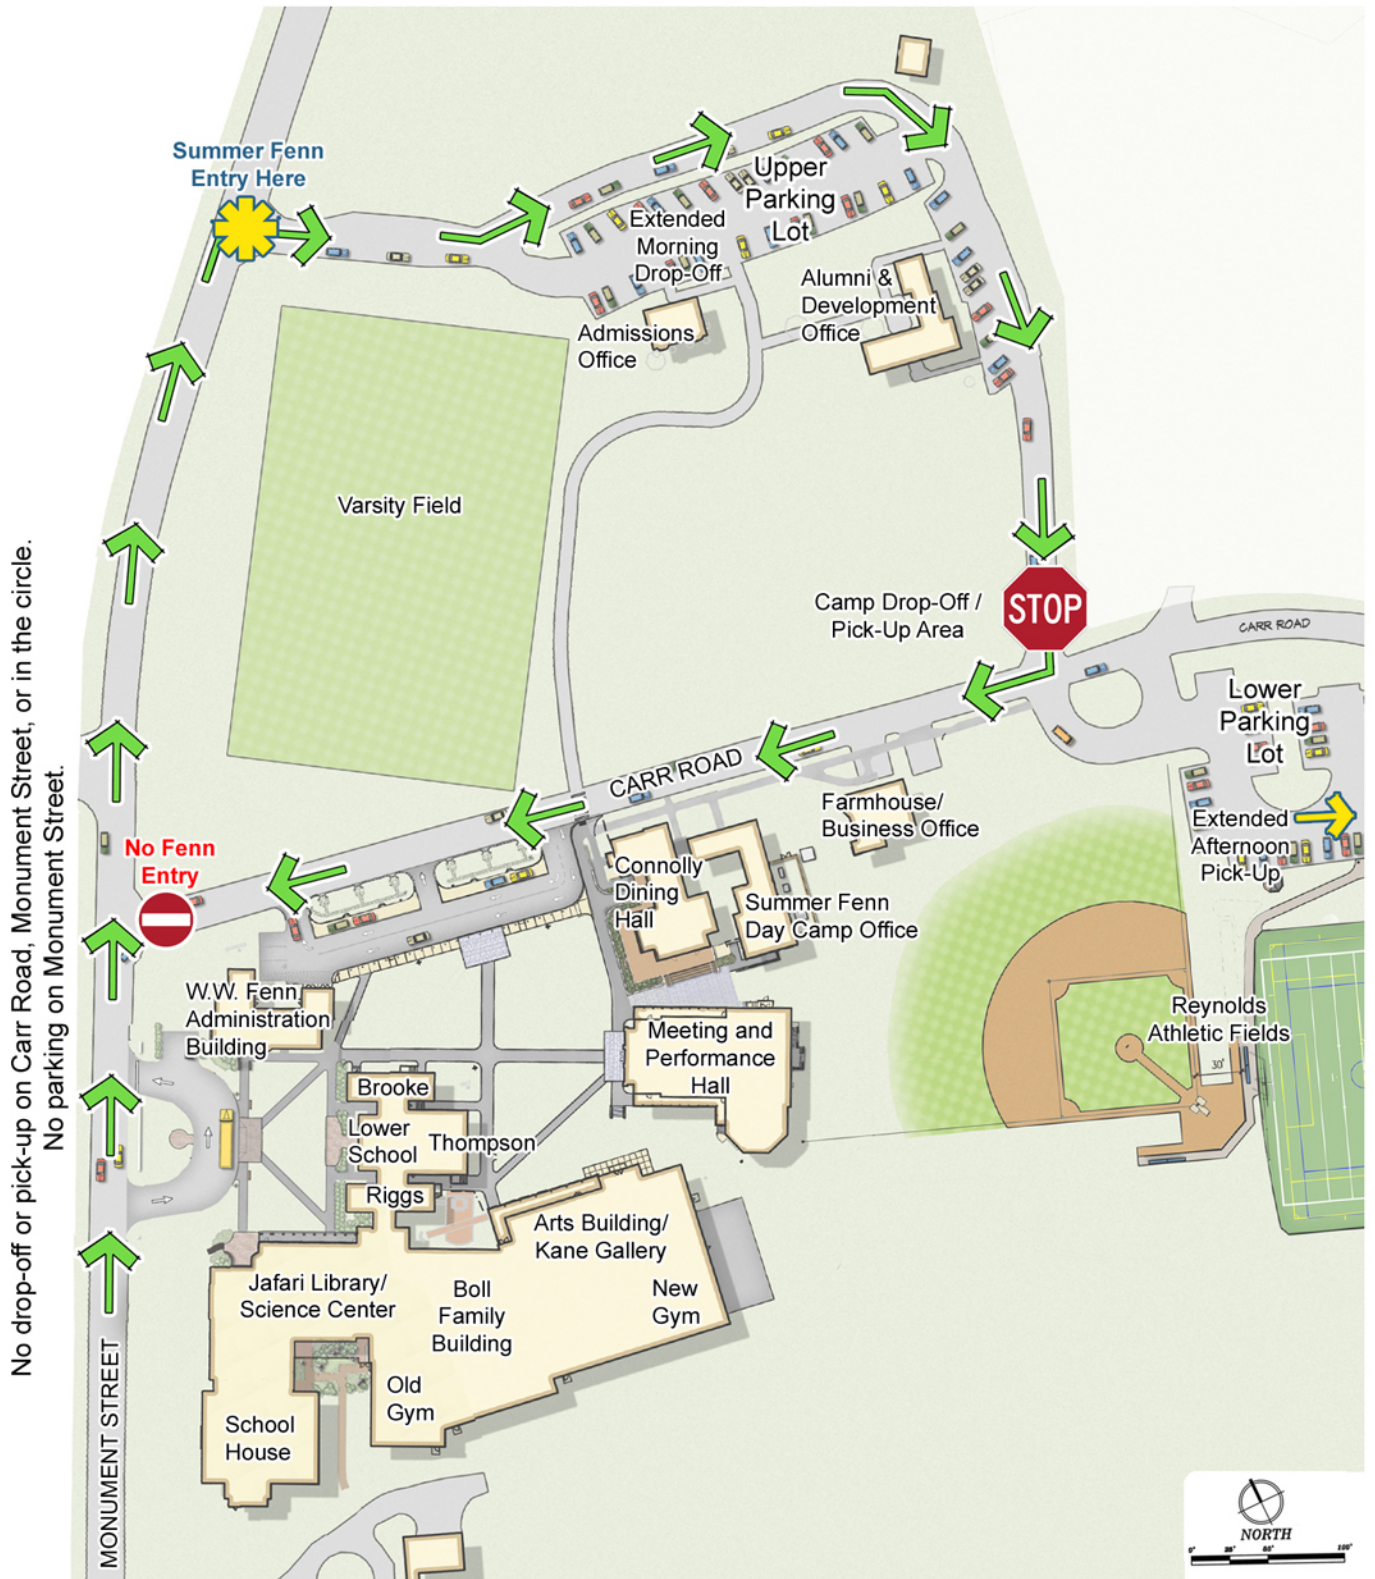

The Fenn School Campus Map

- 1- Admissions Office
- 2- Alumni & Development Office
- 3- W.W. Fenn Administration Building
- 4- Connolly Dining Hall
- 5- Summer Fenn Day Camp Office
- 6- Farmhouse / Business Office
- 7- Lower School
 - Brooke Hall
 - Thompson Hall
 - Riggs Hall
- 8- Meeting and Performance Hall
- 9- Jafari Library / Science Center
- 10- School House
- 11- Old Gym
- 12- Boll Family Building
- 13- Arts Building & Kane Gallery
- 14- New Gym
- 15- Headmaster's House
 - 480 Monument Street
- 16- Faculty Residence
 - 111 Carr Road
- 17- Swimming Pool
- 18- Ropes Course

- Reynolds Athletic Fields:
- 19- Fenway Park
 - Football
 - Soccer
 - Lacrosse
 - 20- Multi-Sport Field

The Fenn School Drop-Off and Pick-Up Plan

Fenn traffic must at all times remain strictly in the right lane of Carr Road, which is a public road.

Summer Fenn Drop-Off and Pick-Up Plan

Fenn traffic must at all times remain strictly in the right lane of Carr Road, which is a public road.