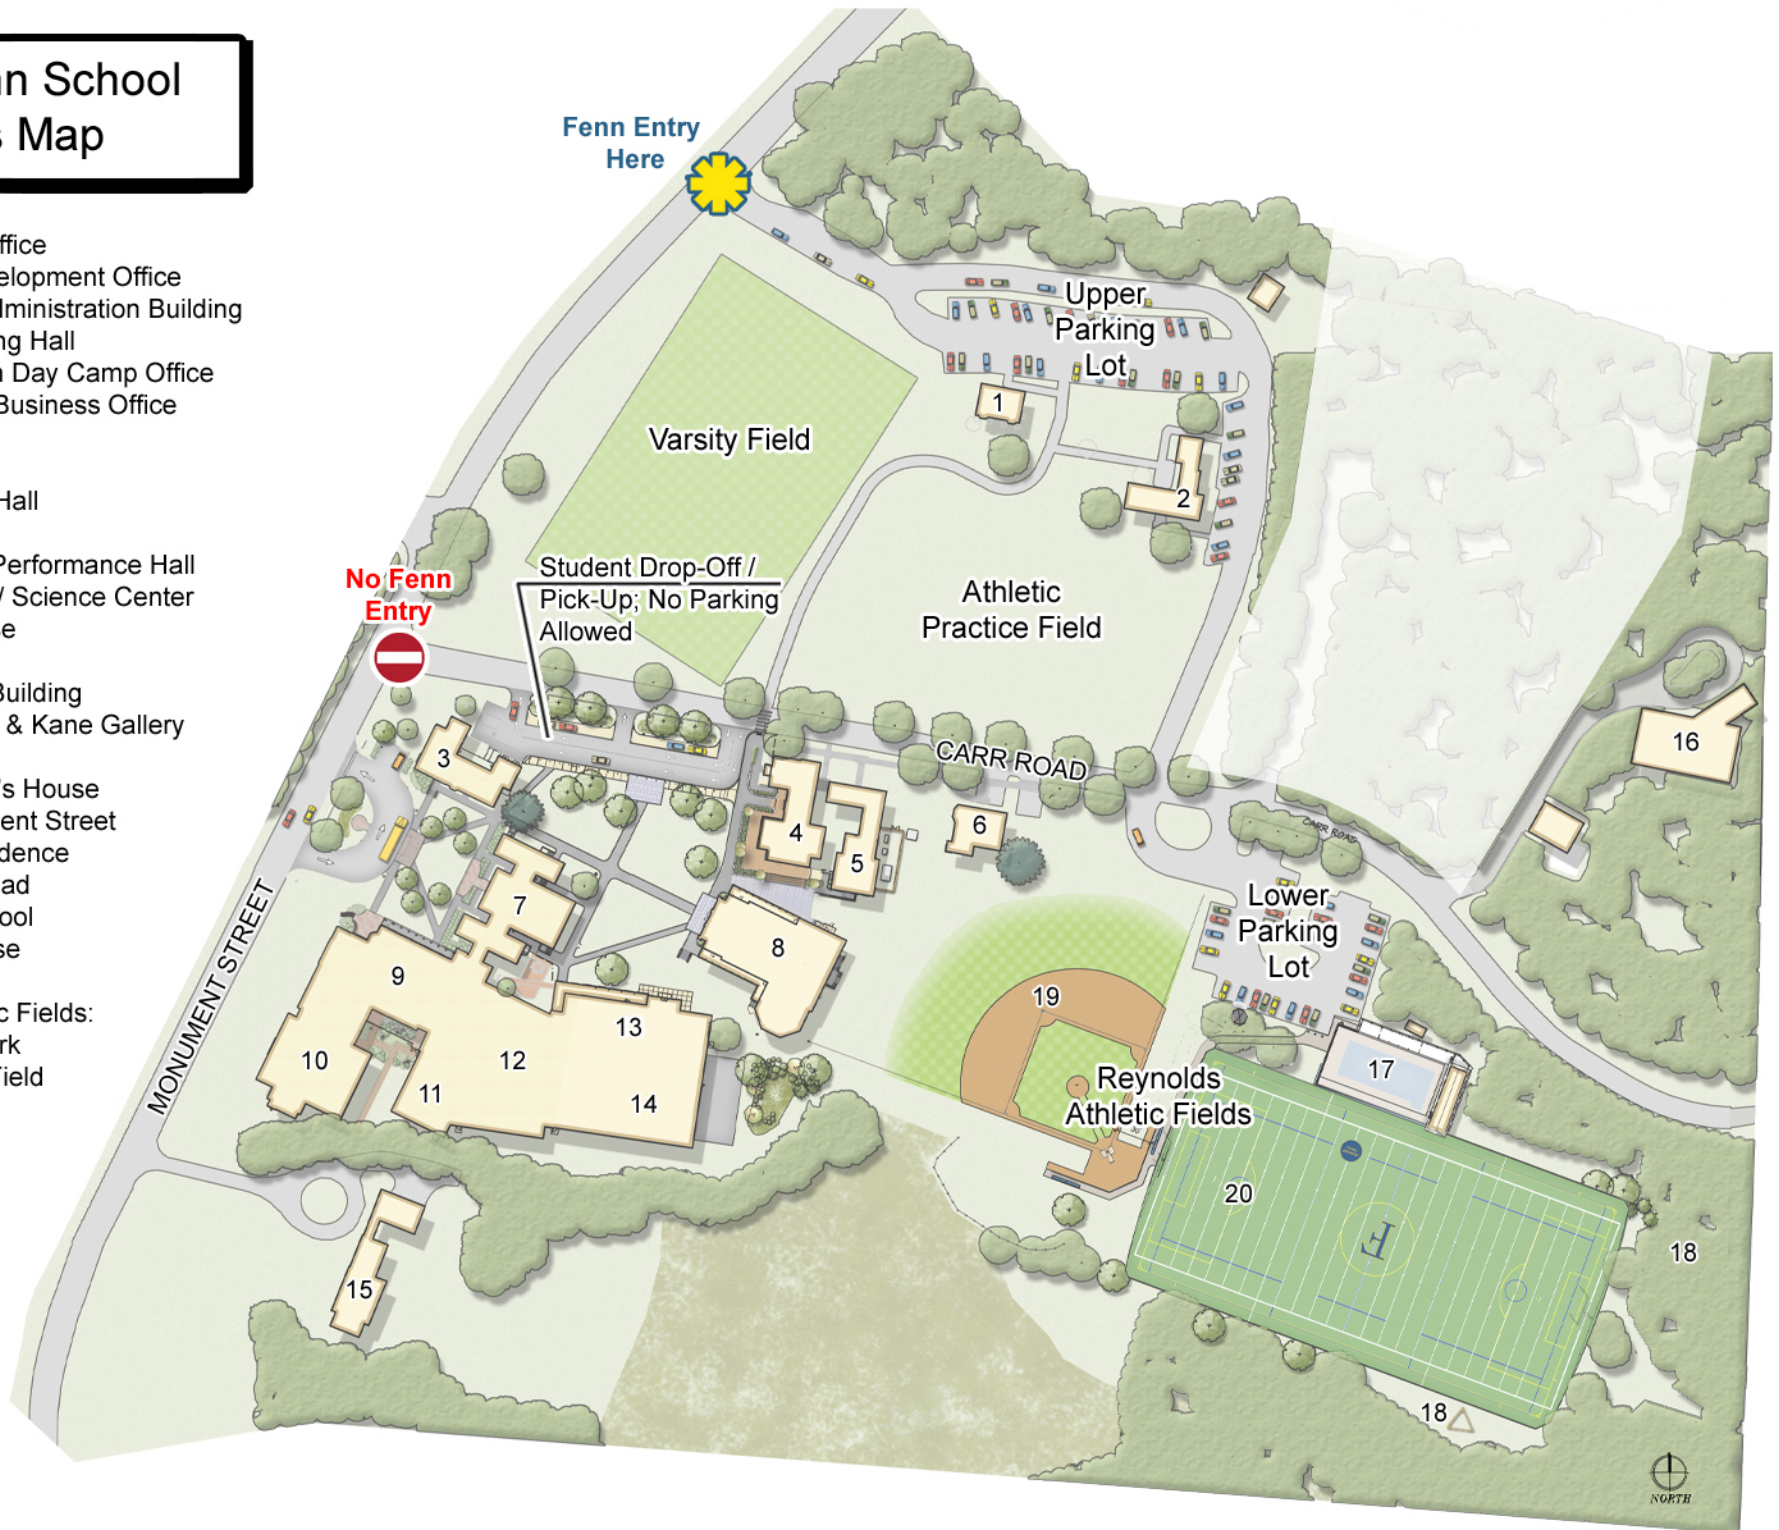

The Fenn School Campus Map

- 1- Admissions Office
- 2- Alumni & Development Office
- 3- W.W. Fenn Administration Building
- 4- Connolly Dining Hall
- 5- Summer Fenn Day Camp Office
- 6- Farmhouse / Business Office
- 7- Lower School
 - Brooke Hall
 - Thompson Hall
 - Riggs Hall
- 8- Meeting and Performance Hall
- 9- Jafari Library / Science Center
- 10- School House
- 11- Old Gym
- 12- Boll Family Building
- 13- Arts Building & Kane Gallery
- 14- New Gym
- 15- Headmaster's House
 - 480 Monument Street
- 16- Faculty Residence
 - 111 Carr Road
- 17- Swimming Pool
- 18- Ropes Course

- Reynolds Athletic Fields:
- 19- Fenway Park
 - Football
 - Soccer
 - Lacrosse
 - 20- Multi-Sport Field

The Fenn School Drop-Off and Pick-Up Plan

Fenn traffic must at all times remain strictly in the right lane of Carr Road, which is a public road.

Summer Fenn Drop-Off and Pick-Up Plan

Fenn traffic must at all times remain strictly in the right lane of Carr Road, which is a public road.