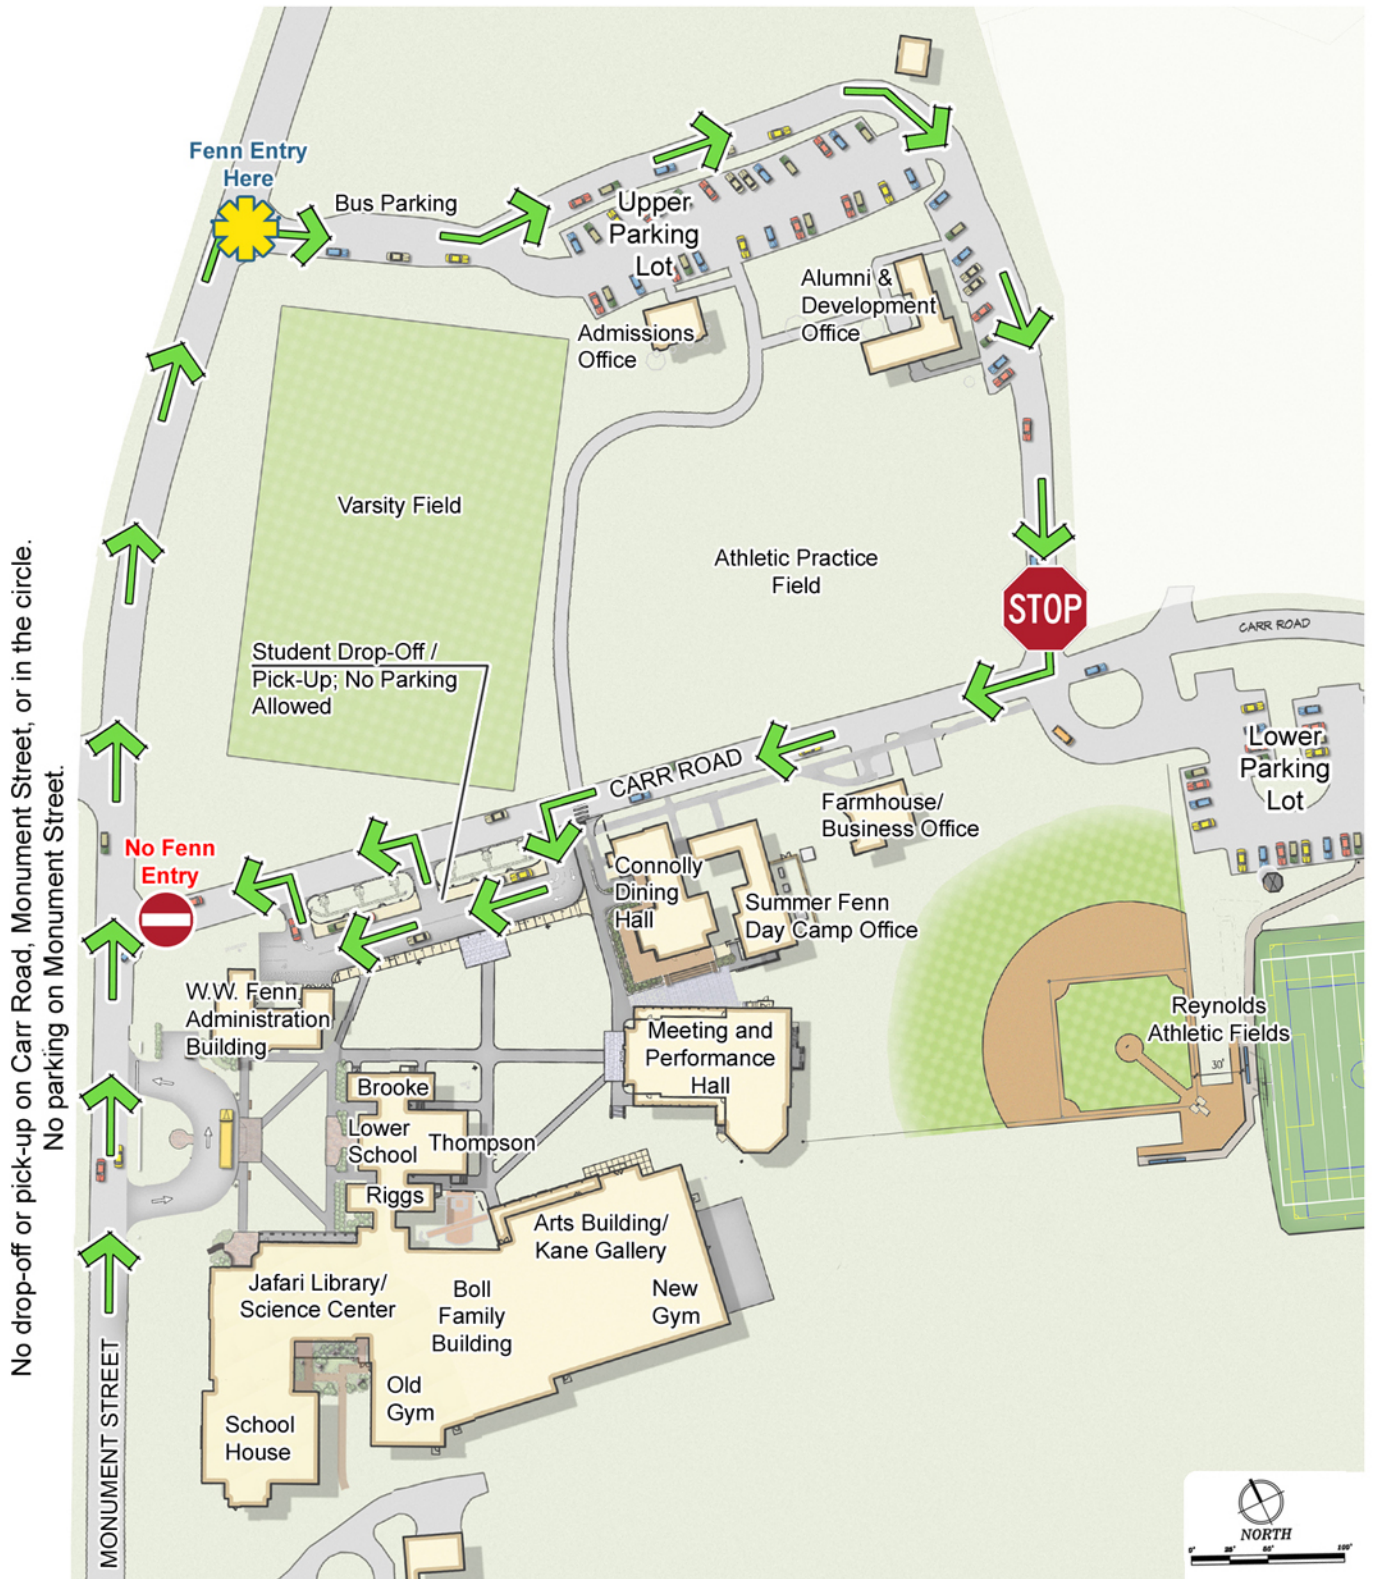

The Fenn School Campus Map

- 1- Admissions Office
- 2- Alumni & Development Office
- 3- W.W. Fenn Administration Building
- 4- Connolly Dining Hall
- 5- Summer Fenn Day Camp Office
- 6- Farmhouse / Business Office
- 7- Lower School
 - Brooke Hall
 - Thompson Hall
 - Riggs Hall
- 8- Meeting and Performance Hall
- 9- Jafari Library / Science Center
- 10- School House
- 11- Old Gym
- 12- Boll Family Building
- 13- Arts Building & Kane Gallery
- 14- New Gym
- 15- Headmaster's House
 - 480 Monument Street
- 16- Faculty Residence
 - 111 Carr Road
- 17- Swimming Pool
- 18- Ropes Course

- Reynolds Athletic Fields:
- 19- Fenway Park
 - Football
 - Soccer
 - Lacrosse
 - 20- Multi-Sport Field

The Fenn School Drop-Off and Pick-Up Plan

Fenn traffic must at all times remain strictly in the right lane of Carr Road, which is a public road.

Summer Fenn Drop-Off and Pick-Up Plan

Fenn traffic must at all times remain strictly in the right lane of Carr Road, which is a public road.